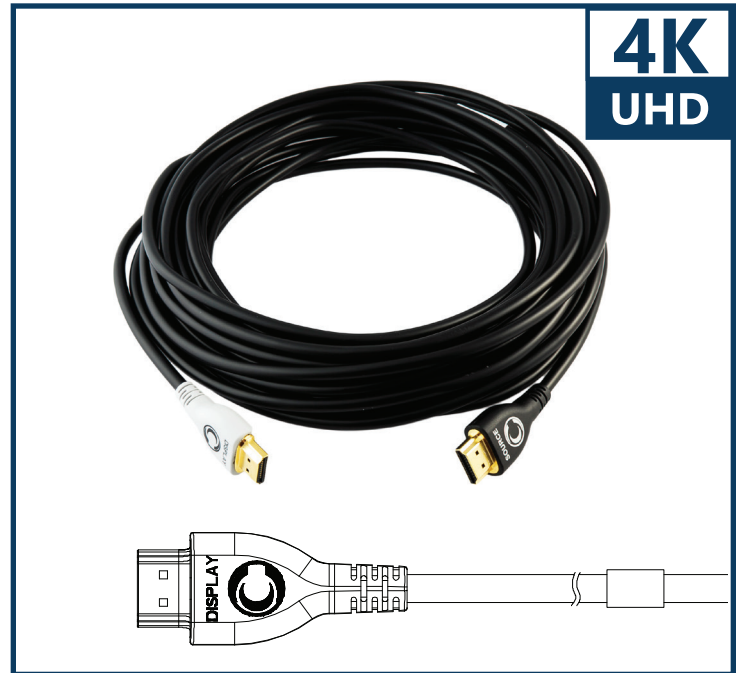

SSF™ 4K UHD HDMI™ Active Optical Cables

HDMI 2.0, HDCP 2.2, 4K60 UHD 4:4:4

Cleerline SSF™ HDMI Active Optical Cables provide 4K UHD signal transmission and are fully 18 Gbps compatible. Each cable incorporates 4 strands of SSF™ optical fiber, giving the cable greater strength and flexibility as well as maximizing bandwidth potential. In addition to SSF™ fiber optic technology, SSF™ HDMI AOC incorporate the latest chipset technology, designed to eliminate heat production and improve the longevity of the cable.

Unlike other HDMI Active Optical Cables, which may use plastic optical fibers or traditional glass, SSF™ AOC include SSF™ optical fibers. The Glass, Glass, Polymer construction of SSF™ fiber gives each fiber up to 200 times the durability of standard glass fiber. This increased strength allows SSF™ AOC to easily withstand higher loads during installation. SSF™ technology also provides a higher degree of flexibility to the glass.

SSF™ HDMI AOC are fully tested to the highest standard. Each cable has a plenum outer jacket allowing in-wall installation in plenum spaces.

SSF™ HDMI AOC provide a high-quality, long-lasting solution for 4K signal transmission over 10 meters to 30 meters.

HDMI® HDCP

HIGH-DEFINITION MULTIMEDIA INTERFACE

SPECIFICATIONS

Supported Resolution	4K60 UHD 4:4:4 to HDMI 2.0 standards
Data Rate	Up to 18 Gbps
HDCP Rating	HDCP 2.2
Audio	Audio Return Channel (ARC)
Wide Color Gamut (WCG)	Yes
High Dynamic Range (HDR)	Yes
Fiber	4 x SSF™ Optical Fibers
Video Connectors	Male HDMI A-to-A
Maximum Length	30 m / 98.4 ft
Jacket Rating	Plenum